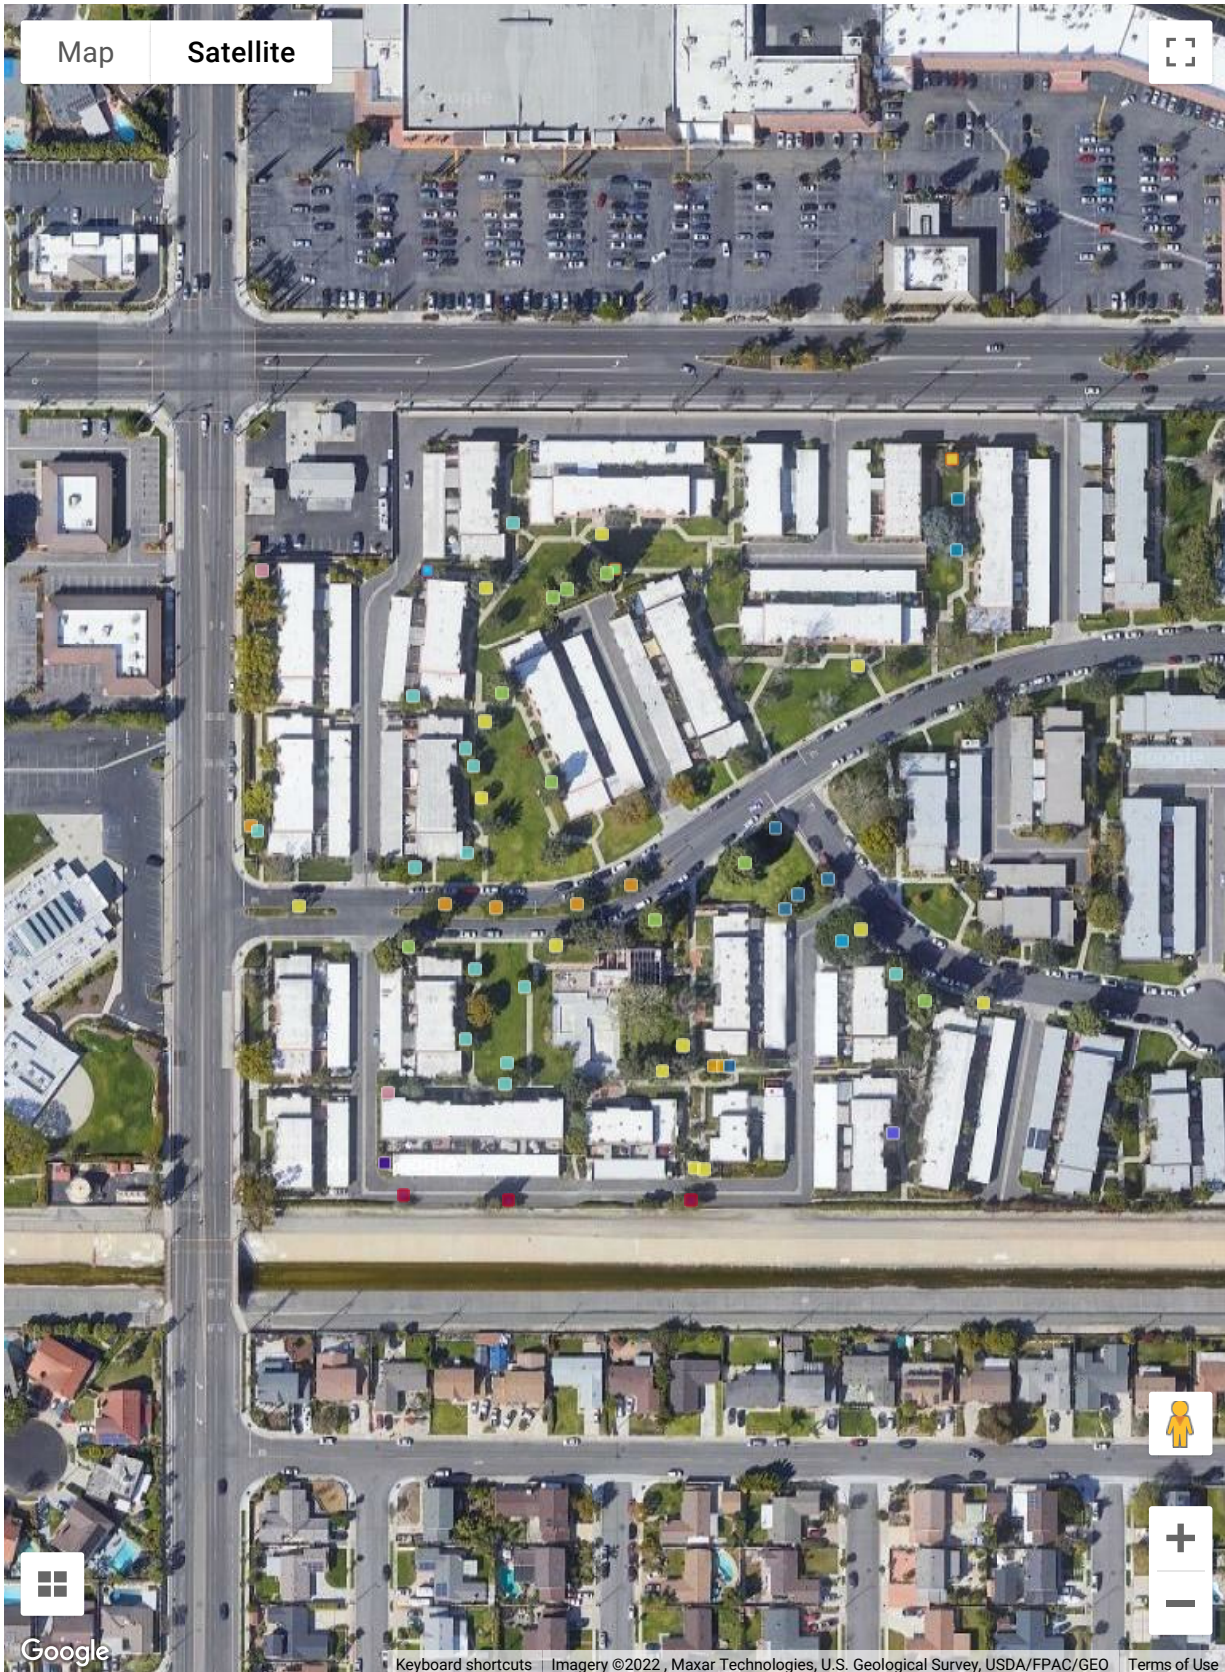

Tanglewood HOA (2023)

- Legend (59)**
- Olive Tree (14/20)
  - Pear - Evergreen (13/14)
  - Camphor Tree (0/10)
  - Canary Island Pl... (8/8)
  - crape myrtle (0/5)
  - Carrotwood (5/5)
  - White Alder (2/4)
  - Japanese Black P... (4/4)
  - Chinese Elm (3/3)
  - Magnolia Species (0/2)
  - Koelreuteria Spe... (0/2)
  - Jacaranda (0/2)
  - Eucalyptus - Sil... (0/2)
  - Deodar Cedar (2/2)
  - Coast Live Oak (0/2)
  - Citrus Species (2/2)
  - California Sycam... (0/2)
  - Birch (0/2)
  - Tristania (0/1)
  - Strawberry Tree (1/1)
  - Stone Pine (1/1)
  - Pear - Bradford (1/1)
  - Melaleuca (1/1)
  - London Plane (0/1)
  - Eucalyptus - Red... (1/1)
  - Eucalyptus - Cit... (0/1)
  - Bottlebrush (1/1)
  - Australian Willo... (0/1)