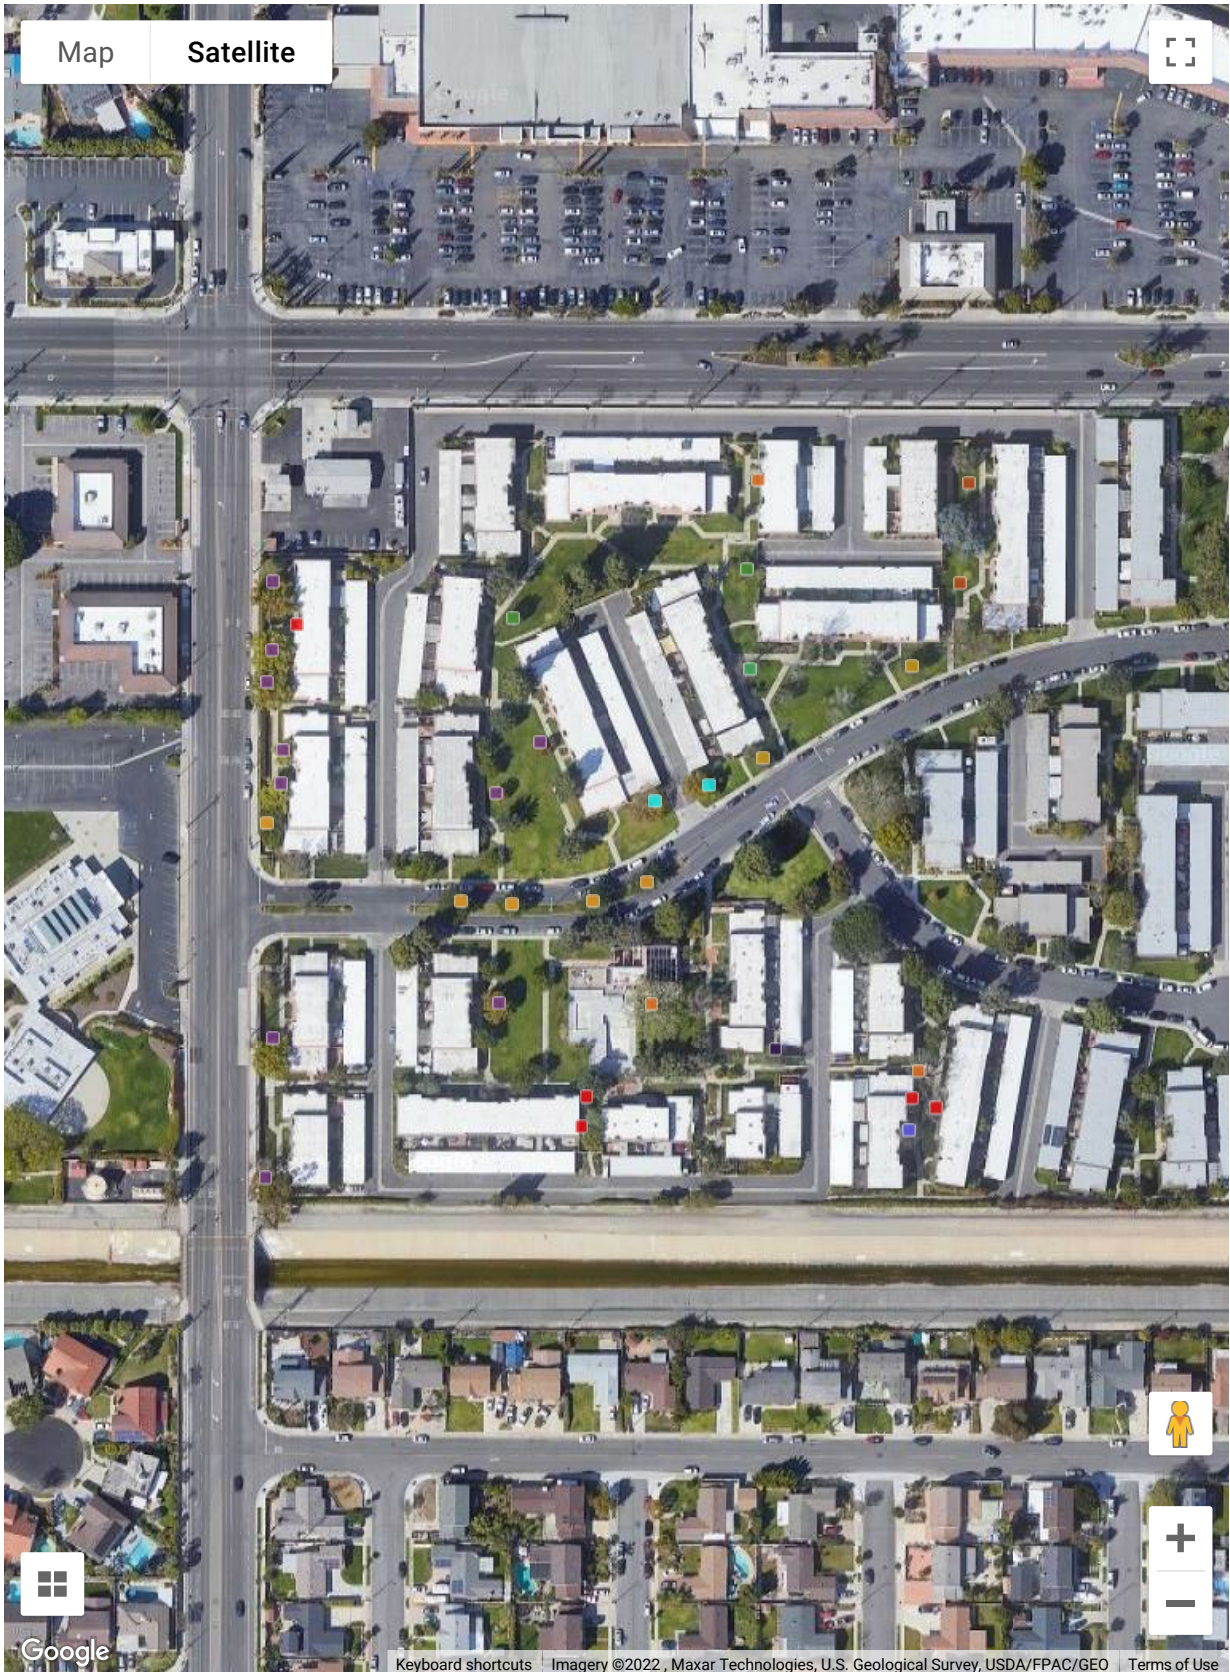

Tanglewood HOA (2024)